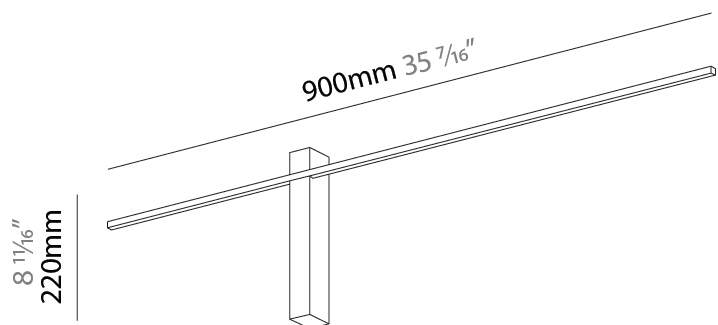

GENERAL

Series: Just Black Line
Brand: Prolicht
Division: Architectural
Mounting Type: Surface
Mounting Location: Wall
Subcategory: Wall Effect

PHYSICAL

Shape: Rectangle
Length (mm): 900
Length (in): 35 ⁷/₁₆
Width (mm): 30
Width (in): 1 ³/₁₆
Height (mm): 40
Height (in): 1 ⁹/₁₆
Light Distribution: Indirect
Fixture Finish: BLK
Fixture Material: Aluminum

LED

Color Temperature (°K): 3000
Max. Delivered Lumen (lm): 535
Nominal Lumen (lm): 535
CRI: >80 CRI
Lamp Life (hrs): 50000

OPTICAL

Beam Angle: 178
Adjustability: Fixed

RATINGS AND CERTIFICATIONS

Certified By: CSA Certified to UL and CSA Standards
IP rating: IP20

GENERAL

Series: Just Black Line
Brand: Prolicht
Division: Architectural
Mounting Type: Surface
Mounting Location: Wall
Subcategory: Wall Effect

PHYSICAL

Shape: Rectangle
Length (mm): 1500
Length (in): 59 1/16
Width (mm): 30
Width (in): 1 3/16
Height (mm): 40
Height (in): 1 9/16
Light Distribution: Indirect
Fixture Finish: BLK
Fixture Material: Aluminum